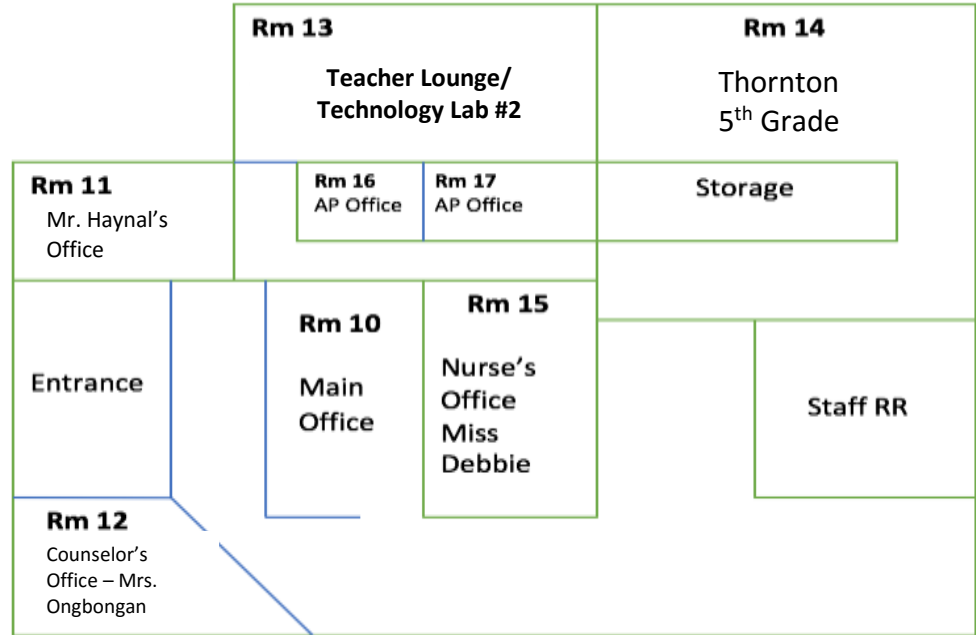

Rm 44 Caballero	Rm 43 Fisher	
		SPED
Rm 41 Suhr	Rm 42 Technology Lab/Cafeteria/Library Quaresma	R R

Rm 22 Villalobos 1 st /2 nd Blend	Rm 21 Miss Lisa Kindergarten
Rm 23 Pinkard 1 st Grade	Rm 24 Rowberry 2 nd Grade

Rm 31 Hillman 2 nd /3 rd Blend	Rm 34 Reyes 2 nd /3 rd Blend
Rm 32 Wilbourne 4 th /5 th Blend	Rm 33 Weeks 4 th /5 th Blend